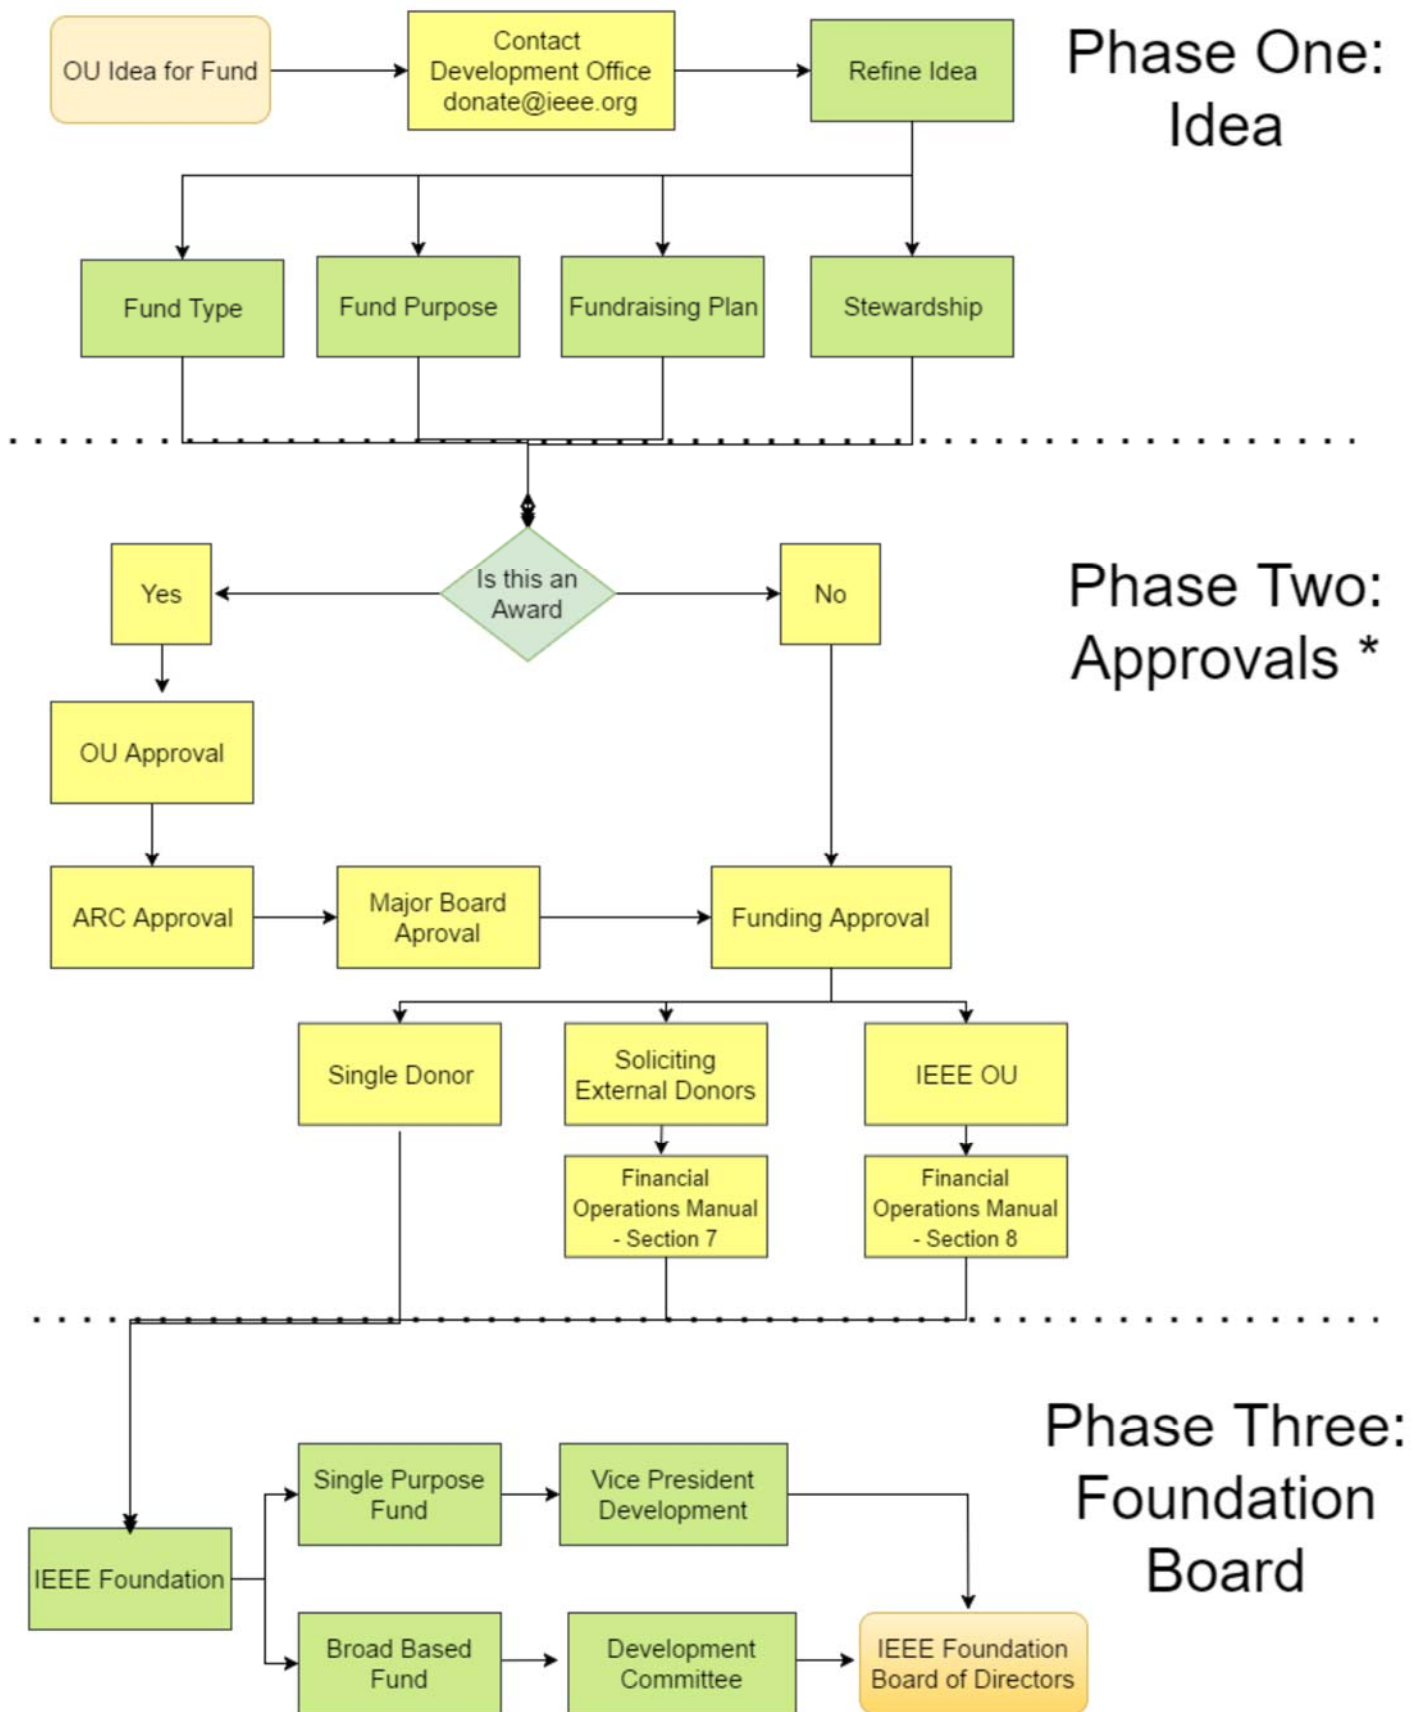

IEEE Foundation Fund Establishment Flowchart

Color Key

Modified 1 December 2016

*Intended to be a guide as of the date modified. Please review the IEEE Financial Operations Manual for full approval requirements.